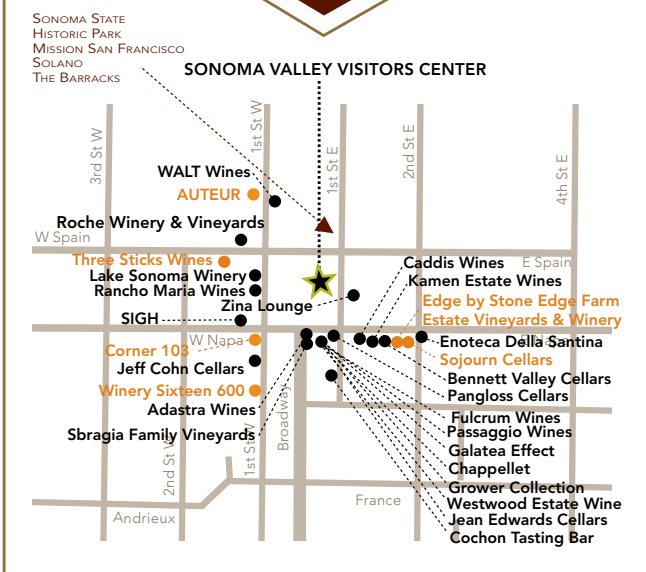

**LEGEND**

- OPEN TO THE PUBLIC
- BY APPOINTMENT ONLY
- NOT OPEN TO THE PUBLIC
- BENNETT VALLEY
- LOS CARNEROS
- MOON MOUNTAIN DISTRICT
- SONOMA MOUNTAIN
- SONOMA VALLEY

**Our Family is Your Family**  
 Make the most of your visit to Sonoma Valley. Join our Extended Family for exclusive offers, events, perks, and insights. Visit [SonomaValleyWine.com](http://SonomaValleyWine.com) for details.

**HISTORIC SONOMA PLAZA**

**EIGHTH STREET WINERIES**  
 TIN BARN VINEYARDS  
 TY CATON VINEYARDS

Map Coverage Area

**Abbot's Passage Winery & Mercantile**  
777 Madrone Rd., Glen Ellen  
HOURS: Fri – Mon 12:00 pm – 6:00 pm  
PHONE: 707-939-3017  
WEB: abbottspassage.com